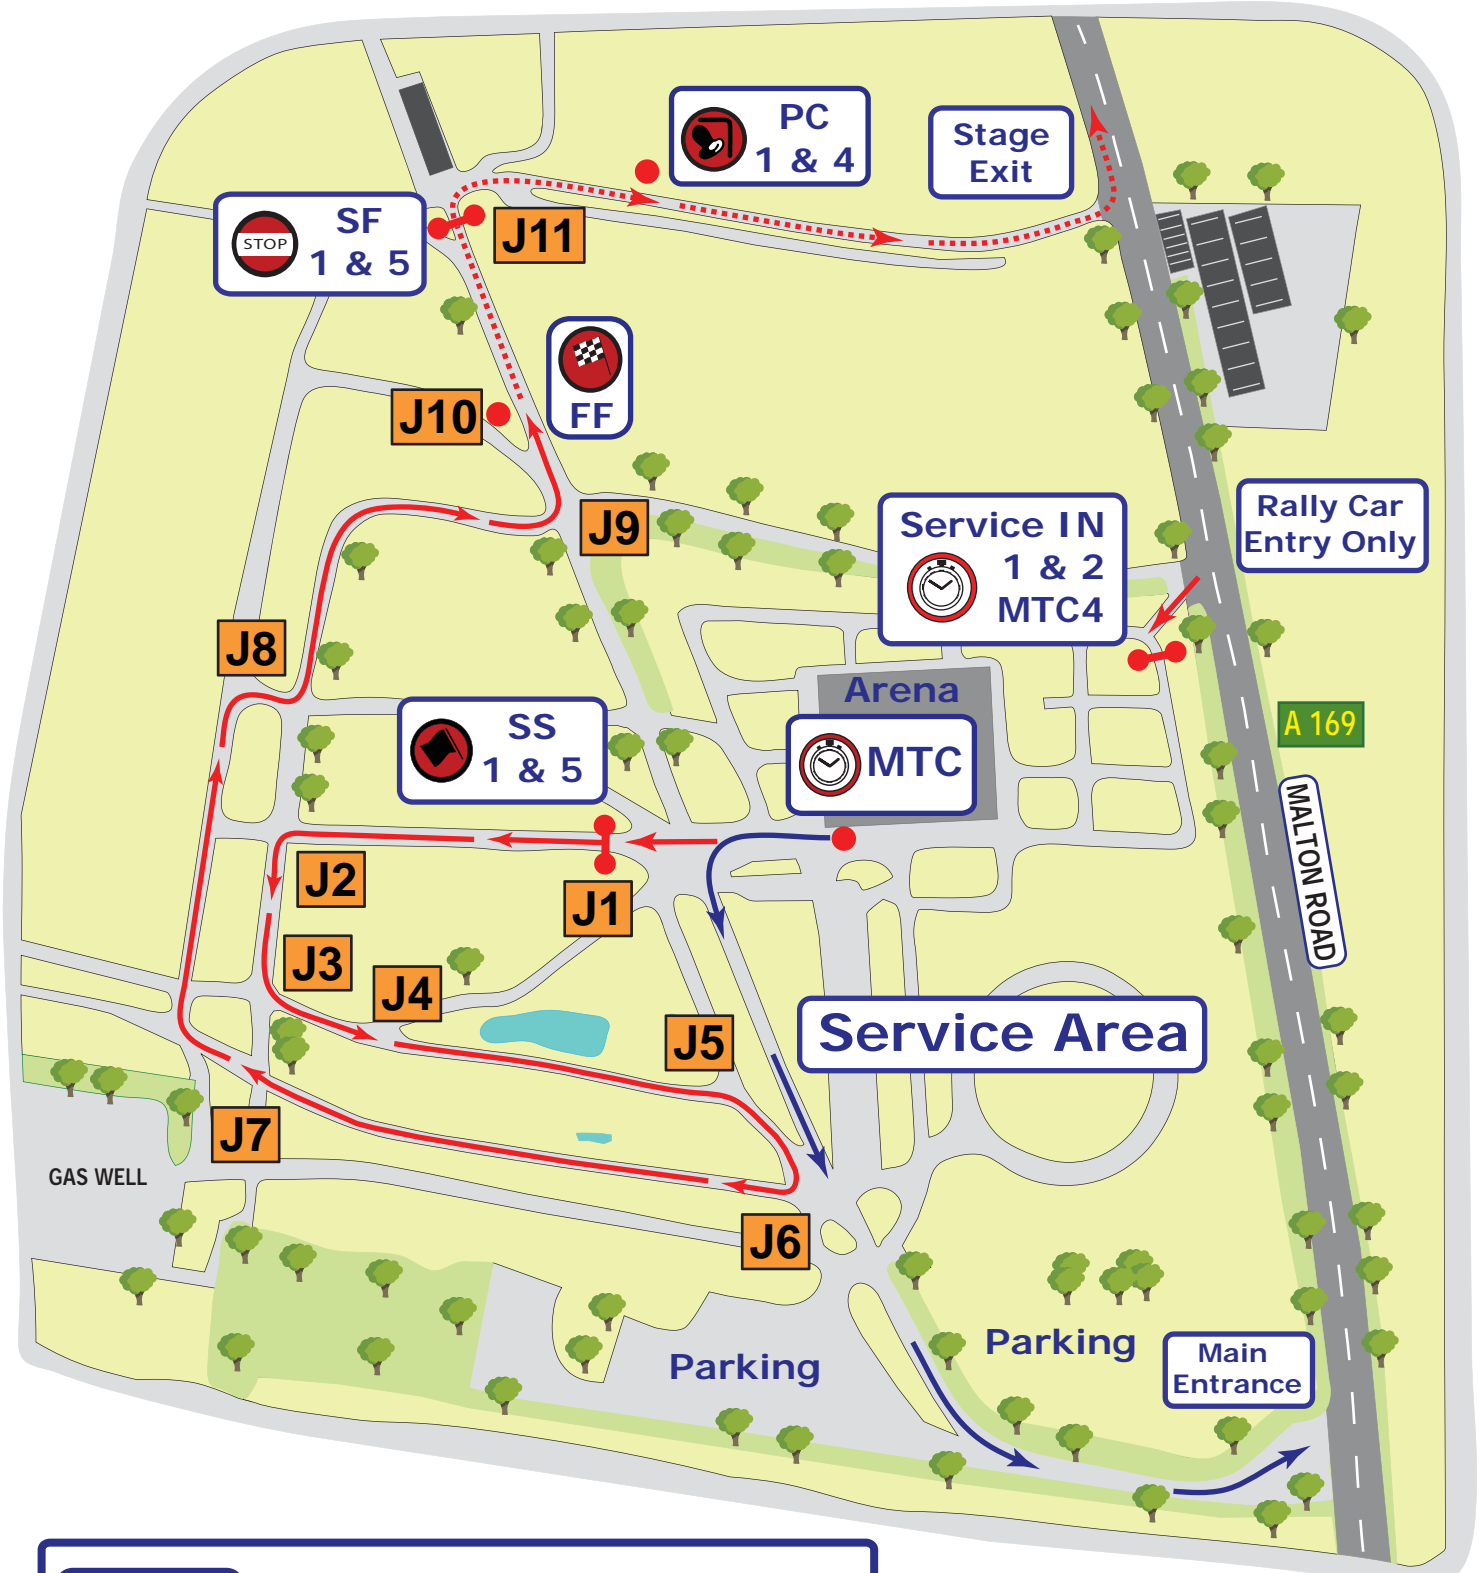

**Ryedale Showground
 Pickering**

MTC ● MTC Control at edge of Arena
 MTC 1 & 2 & 3
 ATC for SS 1 & SS 5
 Route from MTC2 to exit
 Rally stage route
 Route from SF 1 & 5 to stage exit