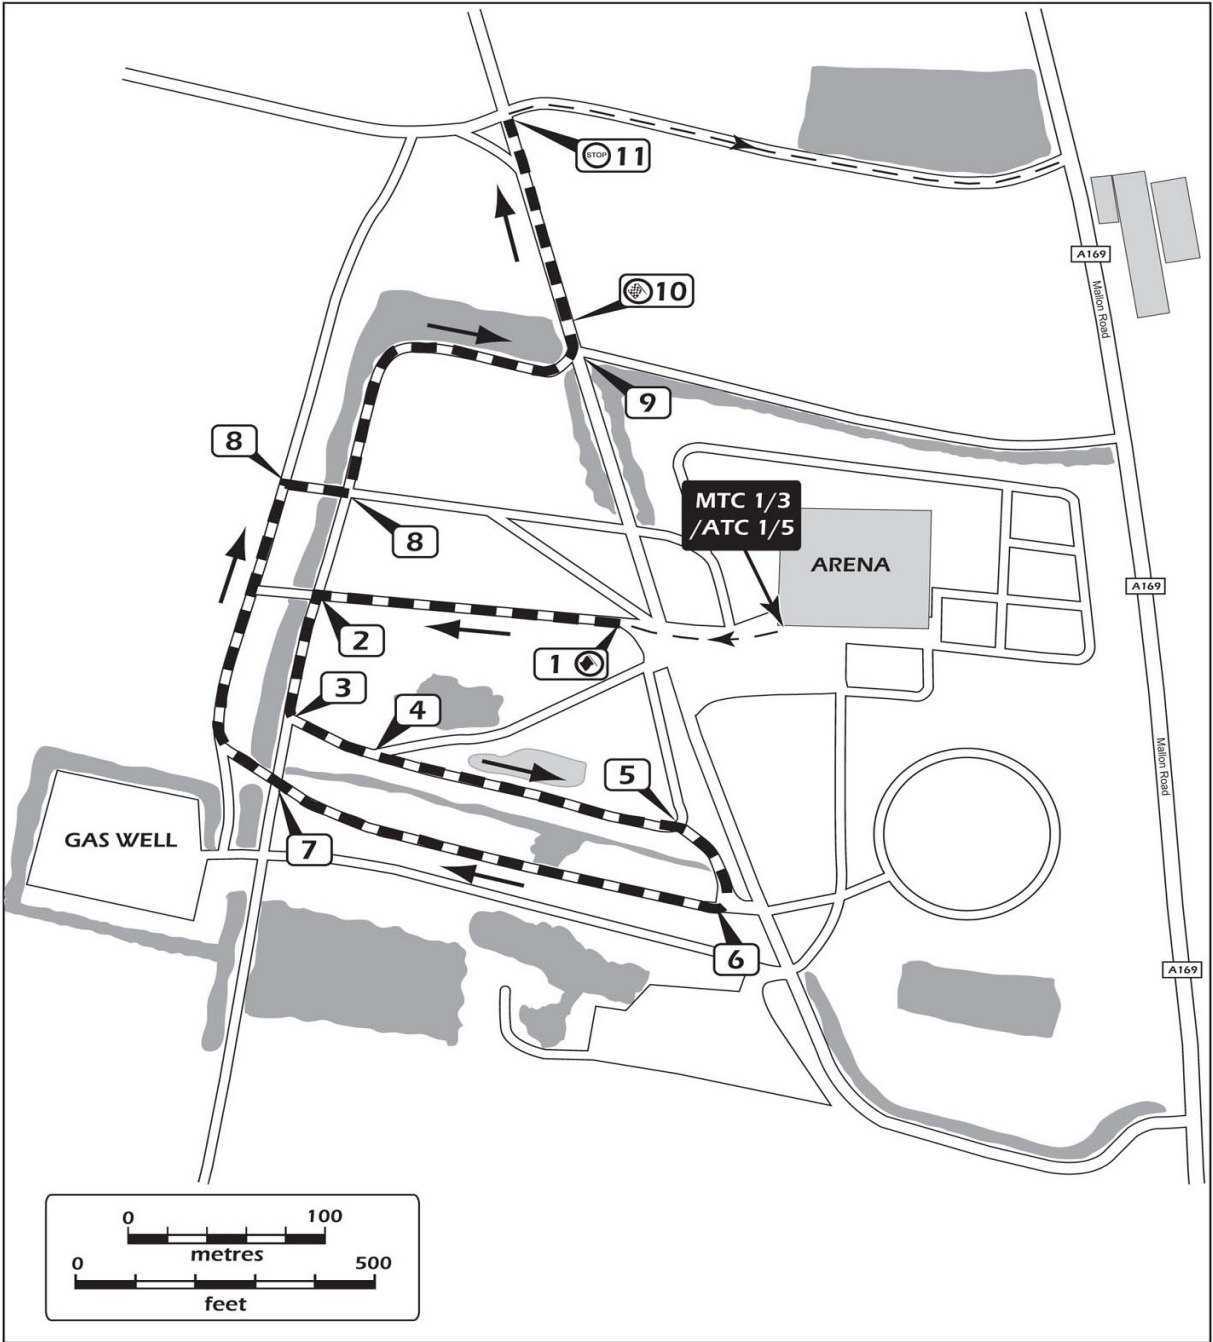

Ryedale Showground 1 & 2 SS1/5

SS5	Ryedale Showground 2 0.70 miles	Bogey	00.39	Page
		Target	10.00	31

Miles		Instruction	Information	Miles to TC
Total	Inter			
0.00	0.00	 1	 Stage Start SS5 Ryedale Showground 	0.90
0.10	0.10	 2	Turn before trees	0.80
0.15	0.05	 3		0.75
0.19	0.04	 4		0.71
0.29	0.10	 5		0.61
0.30	0.01	 6		0.60
0.45	0.15	 7	Turn after trees	0.45

Keep the rally moving: Use your RalliTrak Radio if you stop or retire!

SS5	Ryedale Showground 2 0.70 miles	Bogey	00.39	Page
		Target	10.00	32

Miles		Instruction	Information	Miles to TC
Total	Inter			
0.58	0.13	 8		0.32
0.69	0.11	 9	 Gate on exit	0.21
0.70	0.01	 10	 Flying Finish	0.20
0.80	0.10	 11	 Stop Control Stop in front of shed Zero Trip 	0.10
0.10	0.10		 PC4 Card collection	0.00

Keep the rally moving: Use your RalliTrak Radio if you stop or retire!