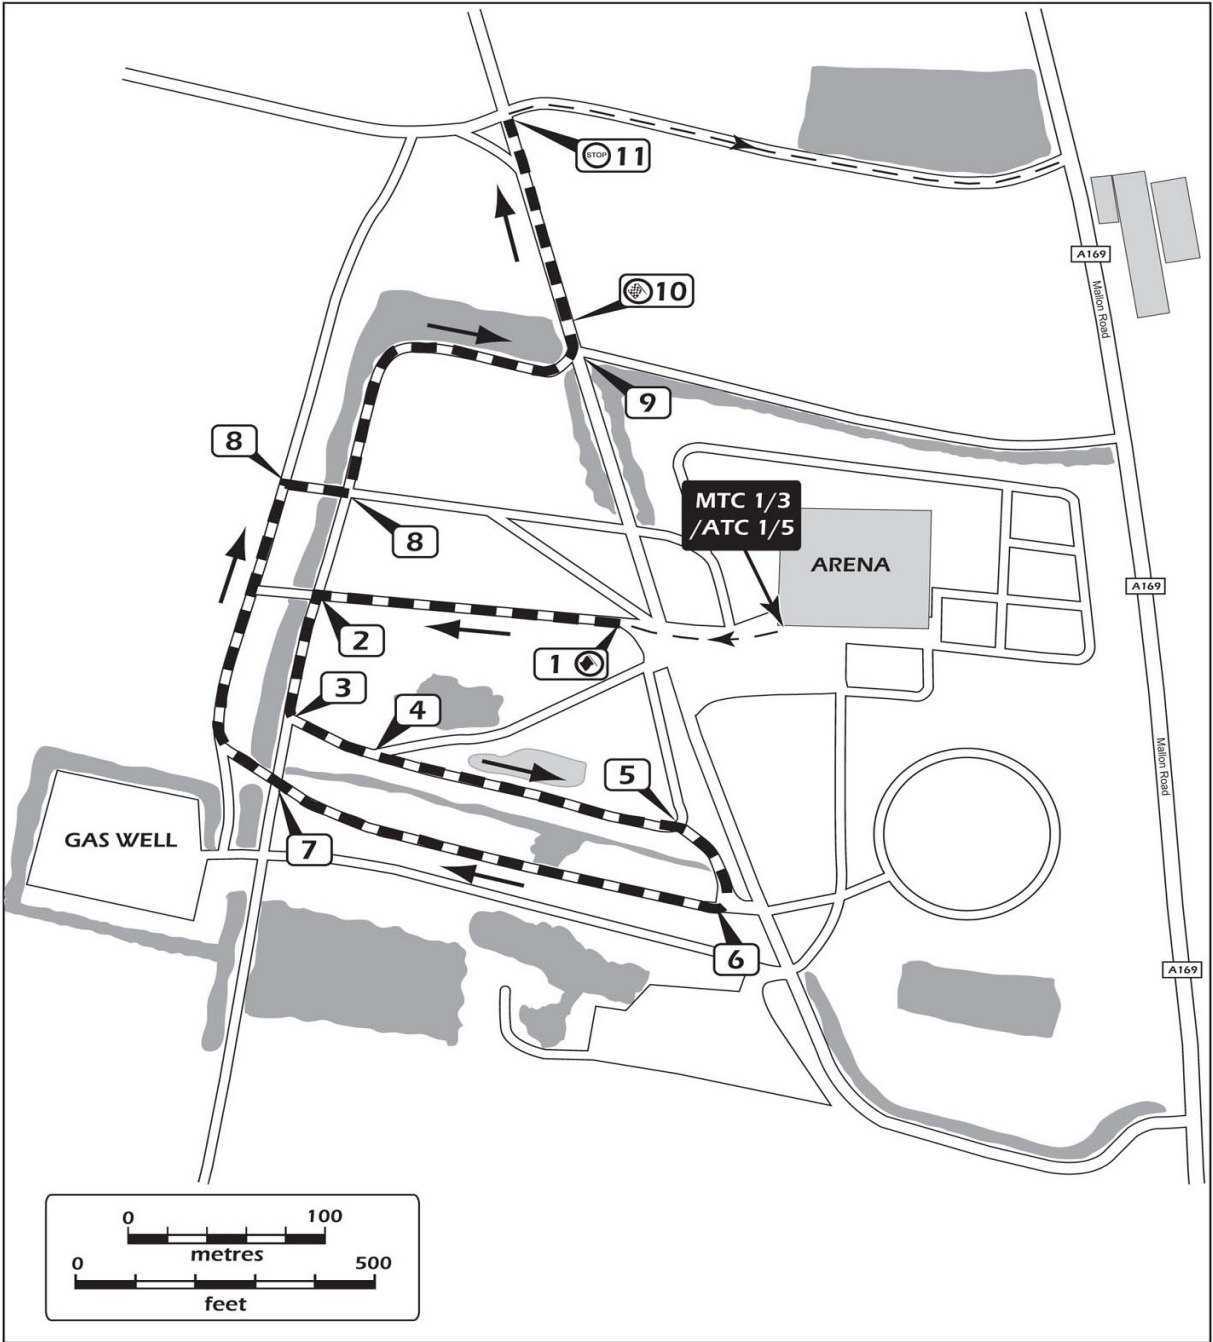

# Ryedale Showground 1 & 2 SS1/5

SS1	Ryedale Showground 1 0.70 miles	Bogey	00.39	Page
		Target	10.00	3

Miles		Instruction	Information	Miles to TC
Total	Inter			
0.00	0.00	 1	 <b>Stage Start SS1</b> Ryedale Showground 	0.90
0.10	0.10	 2	Turn before trees	0.80
0.15	0.05	 3		0.75
0.19	0.04	 4		0.71
0.29	0.10	 5		0.61
0.30	0.01	 6		0.60
0.45	0.15	 7	Turn after trees	0.45

**Keep the rally moving: Use your RalliTrak Radio if you stop or retire!**

SS1	Ryedale Showground 1 0.70 miles	Bogey	00.39	Page
		Target	10.00	4

Miles		Instruction	Information	Miles to TC
Total	Inter			
0.58	0.13	 8		0.32
0.69	0.11	 9	 Gate on exit	0.21
0.70	0.01	 10	 Flying Finish	0.20
0.80	0.10	 11	 <b>Stop Control</b> Stop in front of shed Zero Trip 	0.10
0.90	0.10		 PC1 Card collection	0.00

*Keep the rally moving: Use your RalliTrak Radio if you stop or retire!*