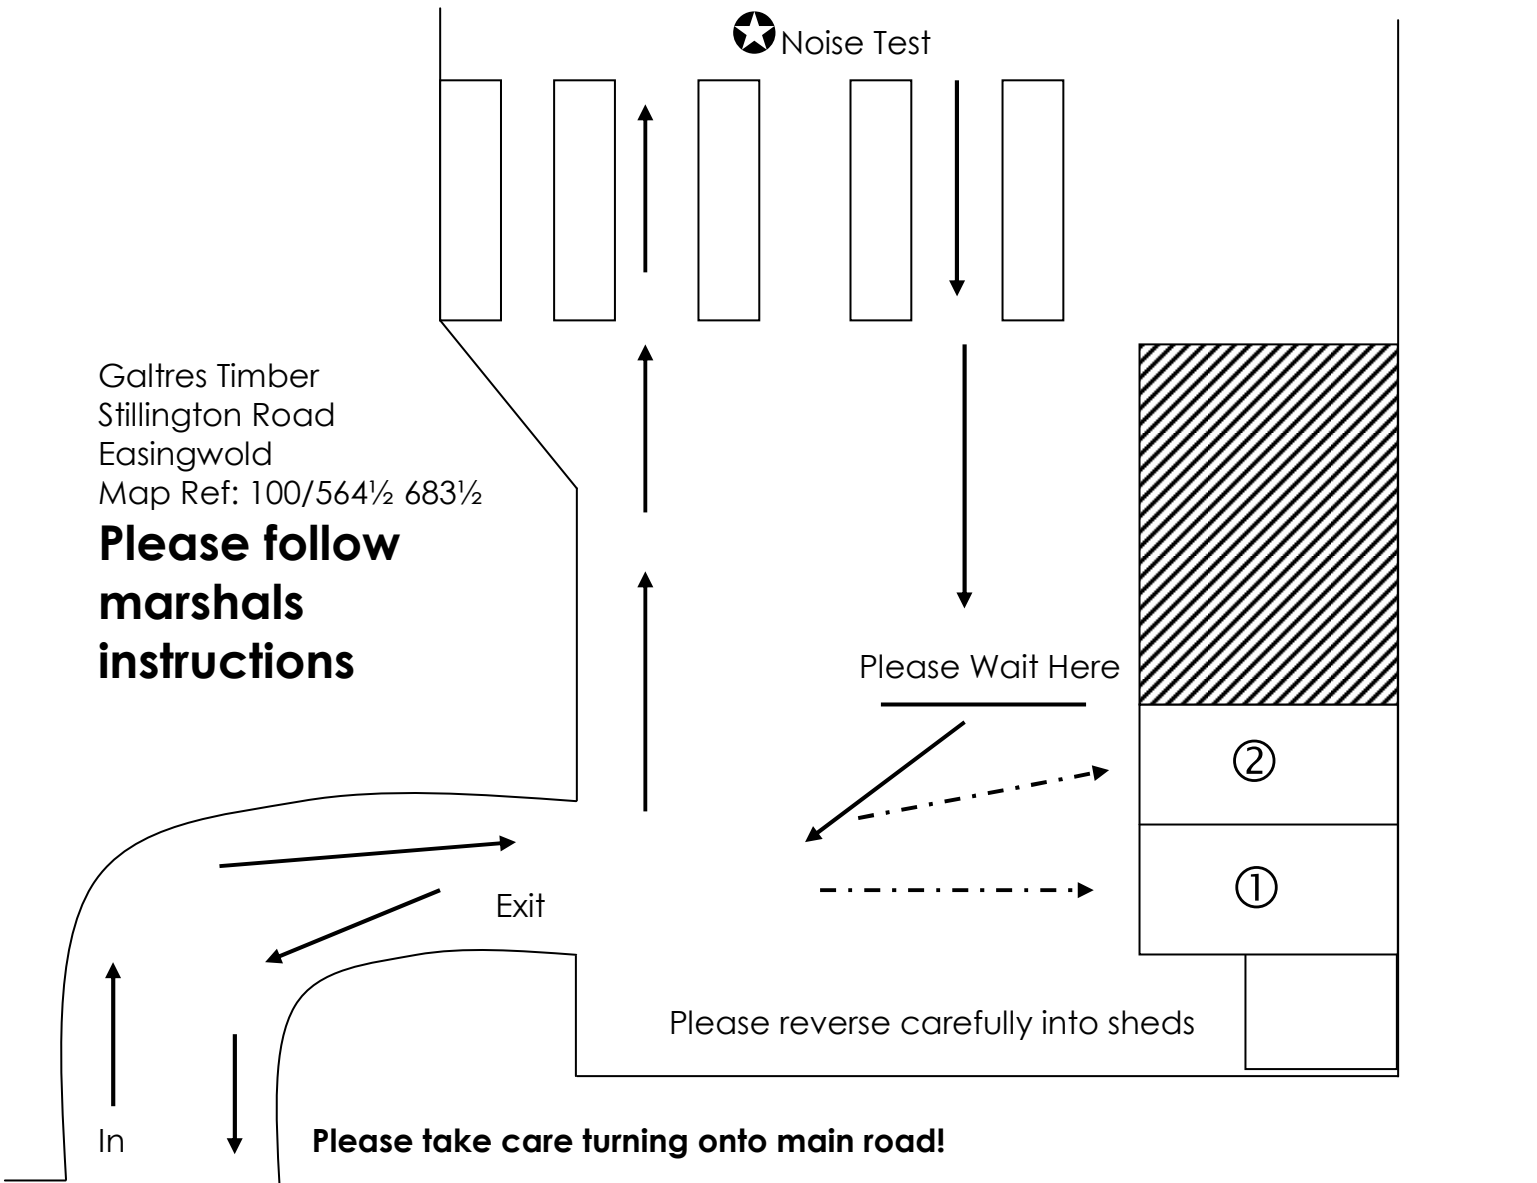

Ryemoor Trophy

27th & 28th February, 2010

Noise Test & Scrutineering Map

← To Easingwold & Raskelf Village Hall

STRICTLY NO SMOKING AT VENUE :: 5MPH SPEED LIMIT